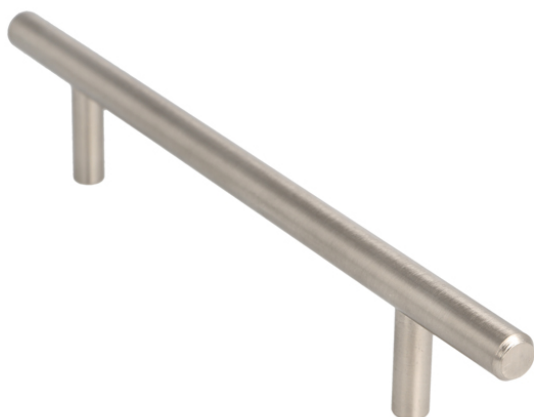

### Description:

Bar Handle 5701, cc 192mm, ø10x256mm, Steel, SS-Look, W/Screws

### BAR HANDLE # 5701

Material: Steel

Dimensions: Overall size: 256 mm  
 Size c/c: 192 mm  
 Height: 28 mm  
 Ø Cross bar: 10 mm  
 Ø Feet: 8 mm

Finish:	Stainless steel	Look	#17.23.496
---------	-----------------	------	------------